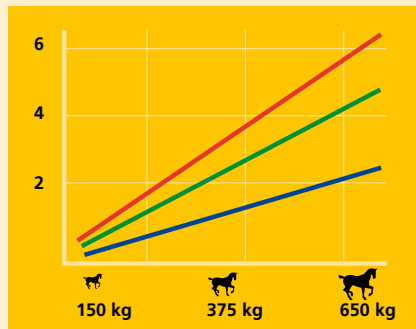

### FEEDING QUANTITY

kg cubes or muesli per horse per day

Please note that the amount a horse should be fed is influenced by multiple factors like weight, breed, age, amount of exercise etc. etc.

The table on the left displays general advice about how much to feed your horse. Exercise level is divided into low, medium and high and body weight into 300 kg, 450 kg and 600 kg.